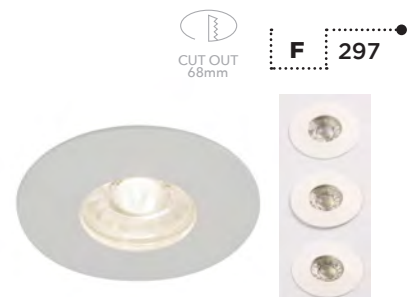

Flush

Ultra-modern Flush light fitting, with the latest remote controlled dimmable colour temperature changing technology, ideal for creating ambient and relaxing lighting effects.

Choose from 3 lighting programs warm, cool & daylight colour temperature.

Recessed & Under Cabinet

Item	Product Code	Finish	Lamp	Max Watt	Dimmable	Lumens	Colour Temp	Dimensions (cm)		Pack Qty
								Height	Width	
A	0546-50	Acrylic. Clear / Crystal Sand	LED	36W	✓	3000	3000-5000K	10	50	-
B	5750-28	Metal. Hexagon Pattern Acrylic	LED	12W	x	960	3000K	9	28	-
C	4650-28	Metal. Starlight / Acrylic	LED	12W	x	960	3000K	9	28	-
D	295	Metal. Chrome	LED	4W	x	380	3000K	3.5	10	Pack of 3
E	296	Metal. Satin Silver	LED	4W	x	380	3000K	3.5	10	Pack of 3
F	297	Metal. White	LED	4W	x	380	3000K	3.5	10	Pack of 3